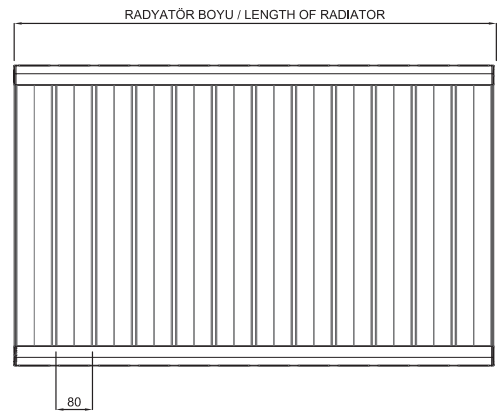

* Zemine Montaj
Floor Installation